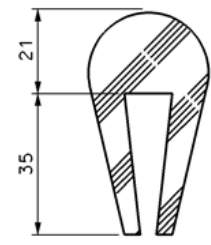

# Support Bar Capping Rubber

Available in 10m rolls

**FT-10/20**  
for 10mm bar

**FT-8/25**  
for 8mm bar

**FT-11/20**  
for 10-12mm bar

Available in 10m rolls

**RT-10/15**  
for 10mm bar

**RT-8/15**  
for 10mm bar

**RT-10/20**  
for 10mm bar

Available in 20m rolls

**SB-7**  
for 14mm bar

**SB-4**  
for 9mm bar

**SB-5**  
for 11mm bar

DESCRIPTION	SB7/F	FT-10/15	RT-10/15	RT-10/20	RT-12/20	FT-11/25
				RECOMMENDED FOR FLEXMAT AND SYNTHETIC SCREEN CLOTH		
PROFILE SECTION						

Available in plain black rubber or orange rubber for 15mm profile, green rubber for 20mm & blue rubber for 25mm