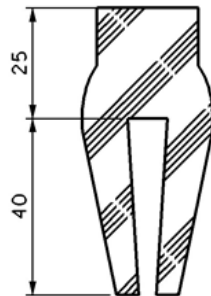

# Support Bar Capping Rubber

Available in 10m rolls

**FT-10/20**  
for 10mm bar

**FT-8/25**  
for 8mm bar

**FT-11/20**  
for 10-12mm bar

Available in 10m rolls

**RT-10/15**  
for 10mm bar

**RT-8/15**  
for 10mm bar

**RT-10/20**  
for 10mm bar

Available in 20m rolls

**SB-7**  
for 14mm bar

**SB-4**  
for 9mm bar

**SB-5**  
for 11mm bar

DESCRIPTION	SB7/F	FT-10/15	RT-10/15	RT-10/20	RT-12/20	FT-11/25
				RECOMMENDED FOR FLEXMAT AND SYNTHETIC SCREEN CLOTH		
PROFILE SECTION						

Available in plain black rubber or orange rubber for 15mm profile, green rubber for 20mm & blue rubber for 25mm