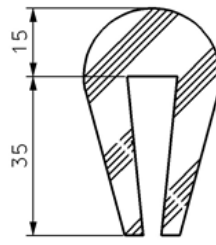

# Support Bar Capping Rubber

Available in 10m rolls

**FT-10/20**  
for 10mm bar

**FT-8/25**  
for 8mm bar

**FT-11/20**  
for 10-12mm bar

Available in 10m rolls

**RT-10/15**  
for 10mm bar

**RT-8/15**  
for 10mm bar

**RT-10/20**  
for 10mm bar

Available in 20m rolls

**SB-7**  
for 14mm bar

**SB-4**  
for 9mm bar

**SB-5**  
for 11mm bar

DESCRIPTION	SB7/F	FT-10/15	RT-10/15	RT-10/20	RT-12/20	FT-11/25
				RECOMMENDED FOR FLEXMAT AND SYNTHETIC SCREEN CLOTH		
PROFILE SECTION						

Available in plain black rubber or orange rubber for 15mm profile, green rubber for 20mm & blue rubber for 25mm