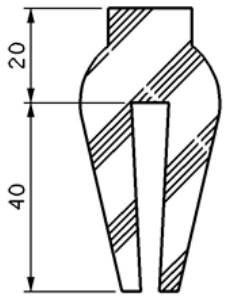

# Support Bar Capping Rubber

Available in 10m rolls

**FT-10/20**  
for 10mm bar

**FT-8/25**  
for 8mm bar

**FT-11/20**  
for 10-12mm bar

Available in 10m rolls

**RT-10/15**  
for 10mm bar

**RT-8/15**  
for 10mm bar

**RT-10/20**  
for 10mm bar

Available in 20m rolls

**SB-7**  
for 14mm bar

**SB-4**  
for 9mm bar

**SB-5**  
for 11mm bar

DESCRIPTION	SB7/F	FT-10/15	RT-10/15	RT-10/20	RT-12/20	FT-11/25
				RECOMMENDED FOR FLEXMAT AND SYNTHETIC SCREEN CLOTH		
PROFILE SECTION						

Available in plain black rubber or orange rubber for 15mm profile, green rubber for 20mm & blue rubber for 25mm