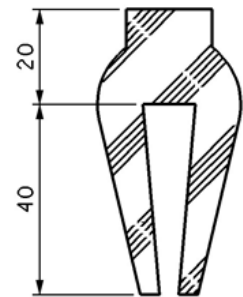

# Support Bar Capping Rubber

Available in 10m rolls

**FT-10/20**  
for 10mm bar

**FT-8/25**  
for 8mm bar

**FT-11/20**  
for 10-12mm bar

Available in 10m rolls

**RT-10/15**  
for 10mm bar

**RT-8/15**  
for 10mm bar

**RT-10/20**  
for 10mm bar

Available in 20m rolls

**SB-7**  
for 14mm bar

**SB-4**  
for 9mm bar

**SB-5**  
for 11mm bar

DESCRIPTION	SB7/F	FT-10/15	RT-10/15	RT-10/20	RT-12/20	FT-11/25
				RECOMMENDED FOR FLEXMAT AND SYNTHETIC SCREEN CLOTH		
PROFILE SECTION						

Available in plain black rubber or orange rubber for 15mm profile, green rubber for 20mm & blue rubber for 25mm