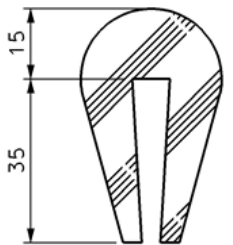

# Support Bar Capping Rubber

Available in 10m rolls

**FT-10/20**  
for 10mm bar

**FT-8/25**  
for 8mm bar

**FT-11/20**  
for 10-12mm bar

Available in 10m rolls

**RT-10/15**  
for 10mm bar

**RT-8/15**  
for 10mm bar

**RT-10/20**  
for 10mm bar

Available in 20m rolls

**SB-7**  
for 14mm bar

**SB-4**  
for 9mm bar

**SB-5**  
for 11mm bar

DESCRIPTION	SB7/F	FT-10/15	RT-10/15	RT-10/20	RT-12/20	FT-11/25
				RECOMMENDED FOR FLEXMAT AND SYNTHETIC SCREEN CLOTH		
PROFILE SECTION						

Available in plain black rubber or orange rubber for 15mm profile, green rubber for 20mm & blue rubber for 25mm